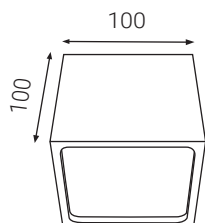

# CUBE, W

Name	CUBE, W
Code	5111131
Color	White
Category	Ceiling mounted

Power	12 W
Lumen output	500
Light source	LED
Color temperature	3.000

Color Rendering Index	80+
Chromatic stability	Mac Adam Step 3
Light beam angle	95°
Unified Glare Rating	>0,9
Efficiency	42 lm/W
Driver	Incl.
Electrical insulation class	□
Voltage	220V/240V
Frequency	50/60 Hz
Energetic efficiency	A+
LED Lifespan	>50.000h L70 B30