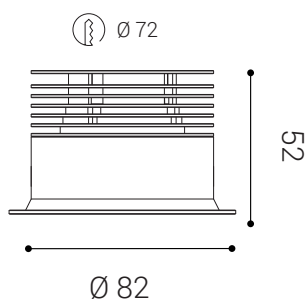

SPOT C, W

Product	
Name	SPOT C, W
Code	2150331
Color	White
Category	Recessed
Power	
Power	9 W
Lumen output	550
Light source	LED
Color temperature	3.000 K
Information	
Color Rendering Index	80+
Chromatic stability	Mac Adam Step 3
Light beam angle	60°
Unified Glare Rating	>0,9
Efficiency	61 lm/W
Driver	Incl.
Electrical insulation class	□
Voltage	220V/240V
Frequency	50/60 Hz
Energetic efficiency	A+
LED Lifespan	>50.000 h L70 B30
Other data	
Ingress Protection	IP44
Material	Aluminium/Glass