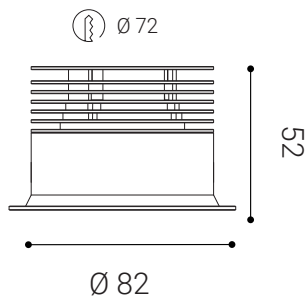

SPOT C, W

Product	
Name	SPOT C, W
Code	2150641
Color	White
Category	Recessed
Power	
Power	9 W
Lumen output	
Light source	LED
Color temperature	4.000 K
Information	
Color Rendering Index	80+
Chromatic stability	Mac Adam Step 3
Light beam angle	60°
Unified Glare Rating	>0,9
Efficiency	61 lm/W
Driver	Incl.
Electrical insulation class	□
Voltage	220V/240V
Frequency	50/60 Hz
Energetic efficiency	A+
LED Lifespan	>50.000 h L70 B30
Other data	
Ingress Protection	IP44
Material	Aluminium/Glass