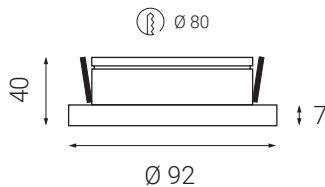

STATIC

Product	
Name	STATIC
Code	2050131
Color	Satin
Category	Recessed
Power	
Power	7 W
Lumen output	550
Light source	LED
Color temperature	3.000 K
Information	
Color Rendering Index	80+
Chromatic stability	Mac Adam Step 3
Light beam angle	180°
Power factor	>0,9
Efficiency	79 lm/W
Driver	Incl.
Electrical insulation class	□
Voltage	220V/240V
Frequency	50/60 Hz
Energetic efficiency	A+
LED Lifespan	>50.000h L70 B30
Other data	
Ingress Protection	IP44
Material	Polycarbonate/Aluminium